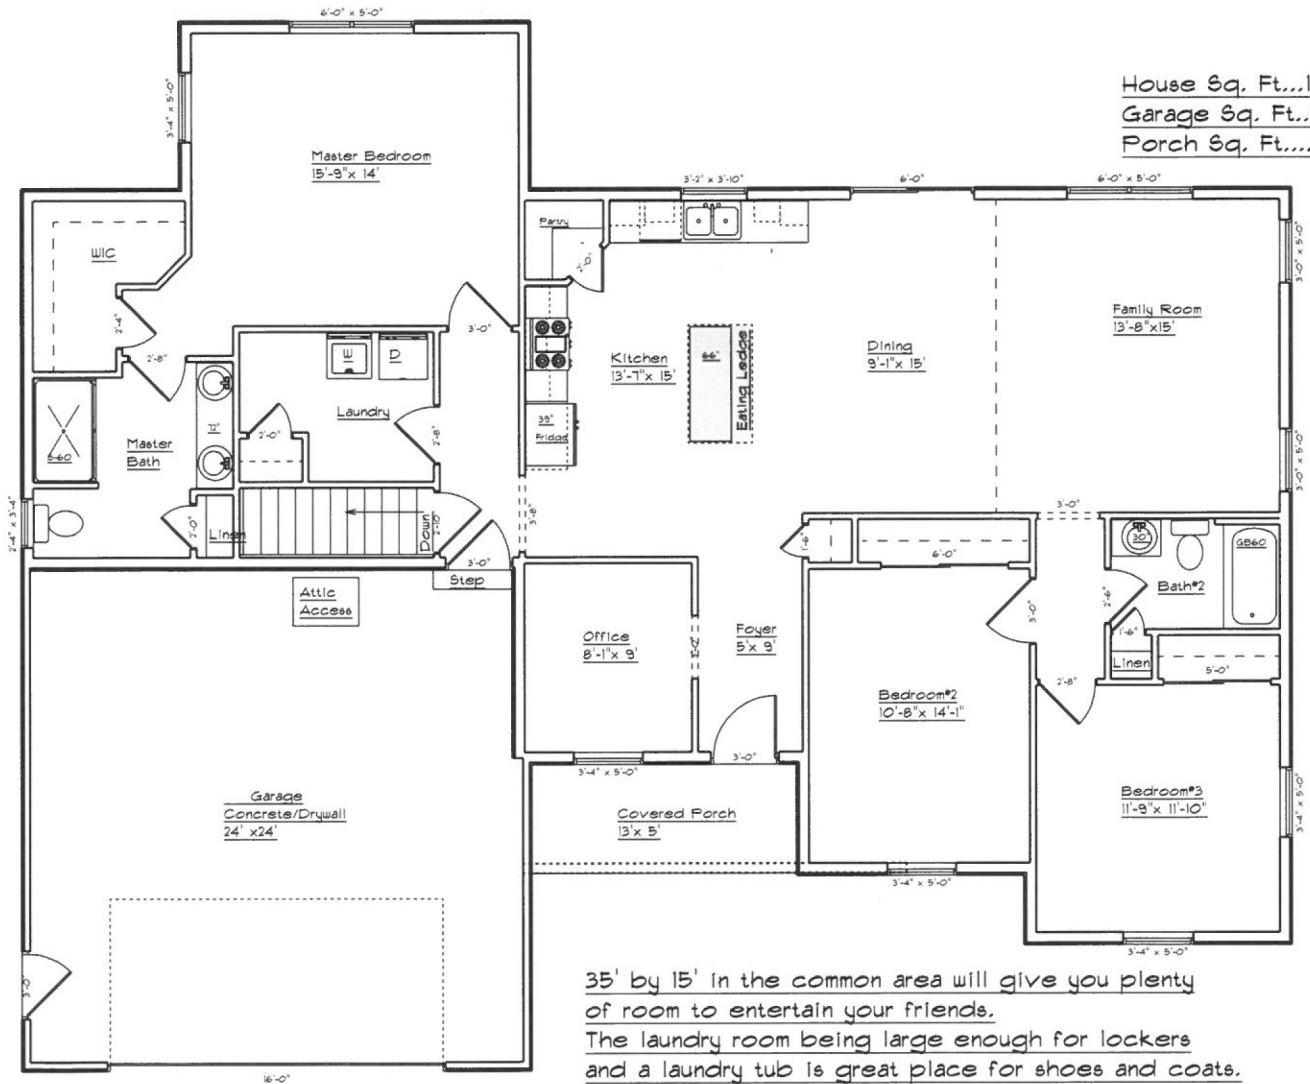

WESTON

SQ. FT. 1747

House Sq. Ft...1747
Garage Sq. Ft...570
Porch Sq. Ft...69

35' by 15' in the common area will give you plenty of room to entertain your friends.
The laundry room being large enough for lockers and a laundry tub is great place for shoes and coats.
Custom Cabinets from Holmes County in Oak or Maple Standard in all our Homes.

61" = WIDE
50" = DEEP

USE WITH PERMISSION ONLY

89 Homes
and Building Improvements Inc.
1905 SR 89 Jeromesville, Ohio 44840
419-368-4961 WWW.89homes.com